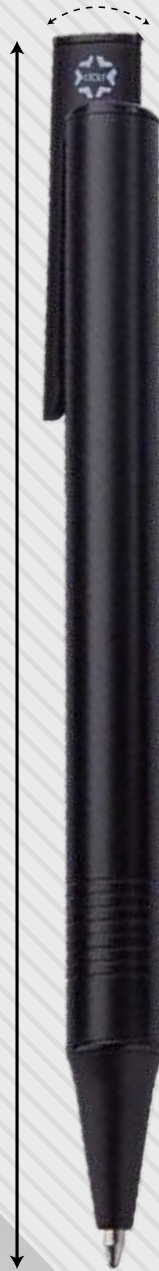

Quill

Executive Series

Pens

8.2 mm

140 mm

Ball Pen (Black)

1.0mm Tip

Click Action
Mechanism

The image features two pens against a black background. One pen is blue with a black grip section, and the other is black with a blue grip section. A white callout line with an arrow points from the text 'Unique Shaped Holding Grip' to the black grip section of the blue pen. A red dashed line outlines the shape of the grip section.

**Unique Shaped
Holding Grip**

**Alumium Body
with
Plastic Accessories**

Huge Space For Personalisation

Color Option

Red

Silver

Black

Blue